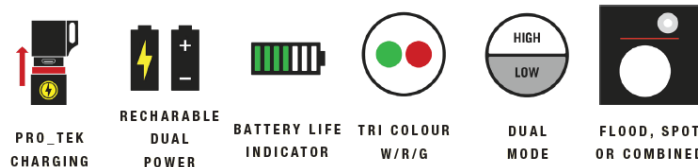

**PRODUCT DETAILS**

The WPH34R headlamp is the peak performer in the waterproof headlamp collection.

Engineered IP68 to withstand everything from spring rain to full submersion. This strong, versatile headlamp shines in five output modes and three different beam colors—white, red, and green.

The lightweight body rolls in its Clip N Twist bracket for directional control but can also detach to become a handheld light.

The silicone-lined, non-slip breathable mesh band with integrated buckle can be worn, hung, or strapped to structures for lighting convenience.

Overpower the night, outsmart the elements. WPH34R.

	FL1 STANDARD	FLOOD HIGH	FLOOD LOW	SPOT	COMBINED
WPH34R 811193		<b>530</b> LUMENS	<b>55</b> LUMENS	<b>1000</b> LUMENS	<b>2000</b> LUMENS
		<b>57m</b>	<b>18m</b>	<b>160m</b>	<b>180m</b>
		<b>7h</b>	<b>36h</b>	<b>4h 45m</b>	<b>2h 45m</b>

**TECHNICAL DATA**

<b>LIGHT MODES</b>	Flood High, Flood Low, Spot, Combined
<b>BEAM MODES</b>	Ultra View Flood Beam / Bulls Eye Spot and Combined
<b>FOCUS</b>	Fixed Focus
<b>CHARGING</b>	Charge in headlamp (USB-C) with indicator