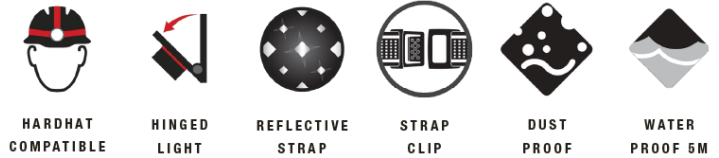

**PRODUCT DETAILS**

The WPH34R headlamp is the peak performer in the waterproof headlamp collection.

Engineered IP68 to withstand everything from spring rain to full submersion. This strong, versatile headlamp shines in five output modes and three different beam colors—white, red, and green.

The lightweight body rolls in its Clip N Twist bracket for directional control but can also detach to become a handheld light.

The silicone-lined, non-slip breathable mesh band with integrated buckle can be worn, hung, or strapped to structures for lighting convenience.

Overpower the night, outsmart the elements. WPH34R.

	FL1 STANDARD	FLOOD HIGH	FLOOD LOW	SPOT	COMBINED
WPH34R 811193		<b>530</b> LUMENS	<b>55</b> LUMENS	<b>1000</b> LUMENS	<b>2000</b> LUMENS
		<b>57m</b>	<b>18m</b>	<b>160m</b>	<b>180m</b>
		<b>7h</b>	<b>36h</b>	<b>4h 45m</b>	<b>2h 45m</b>